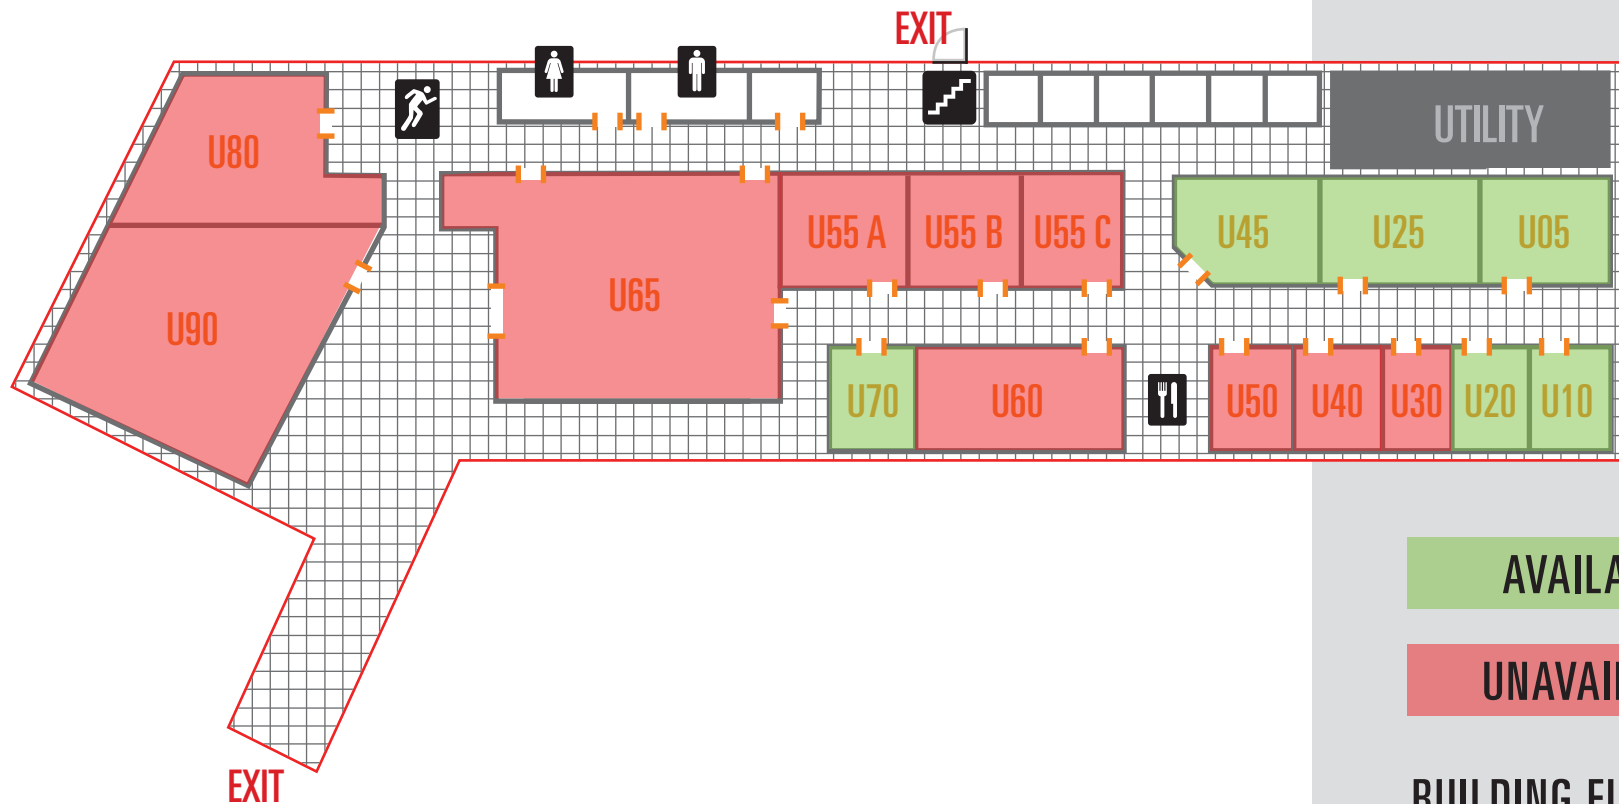

BUILDING FLOORPLAN
721 BROADWAY • KINGSTON NY

LEVEL

AVAILABLE

UNAVAILABLE

BUILDING FLOORPLAN
721 BROADWAY • KINGSTON NY