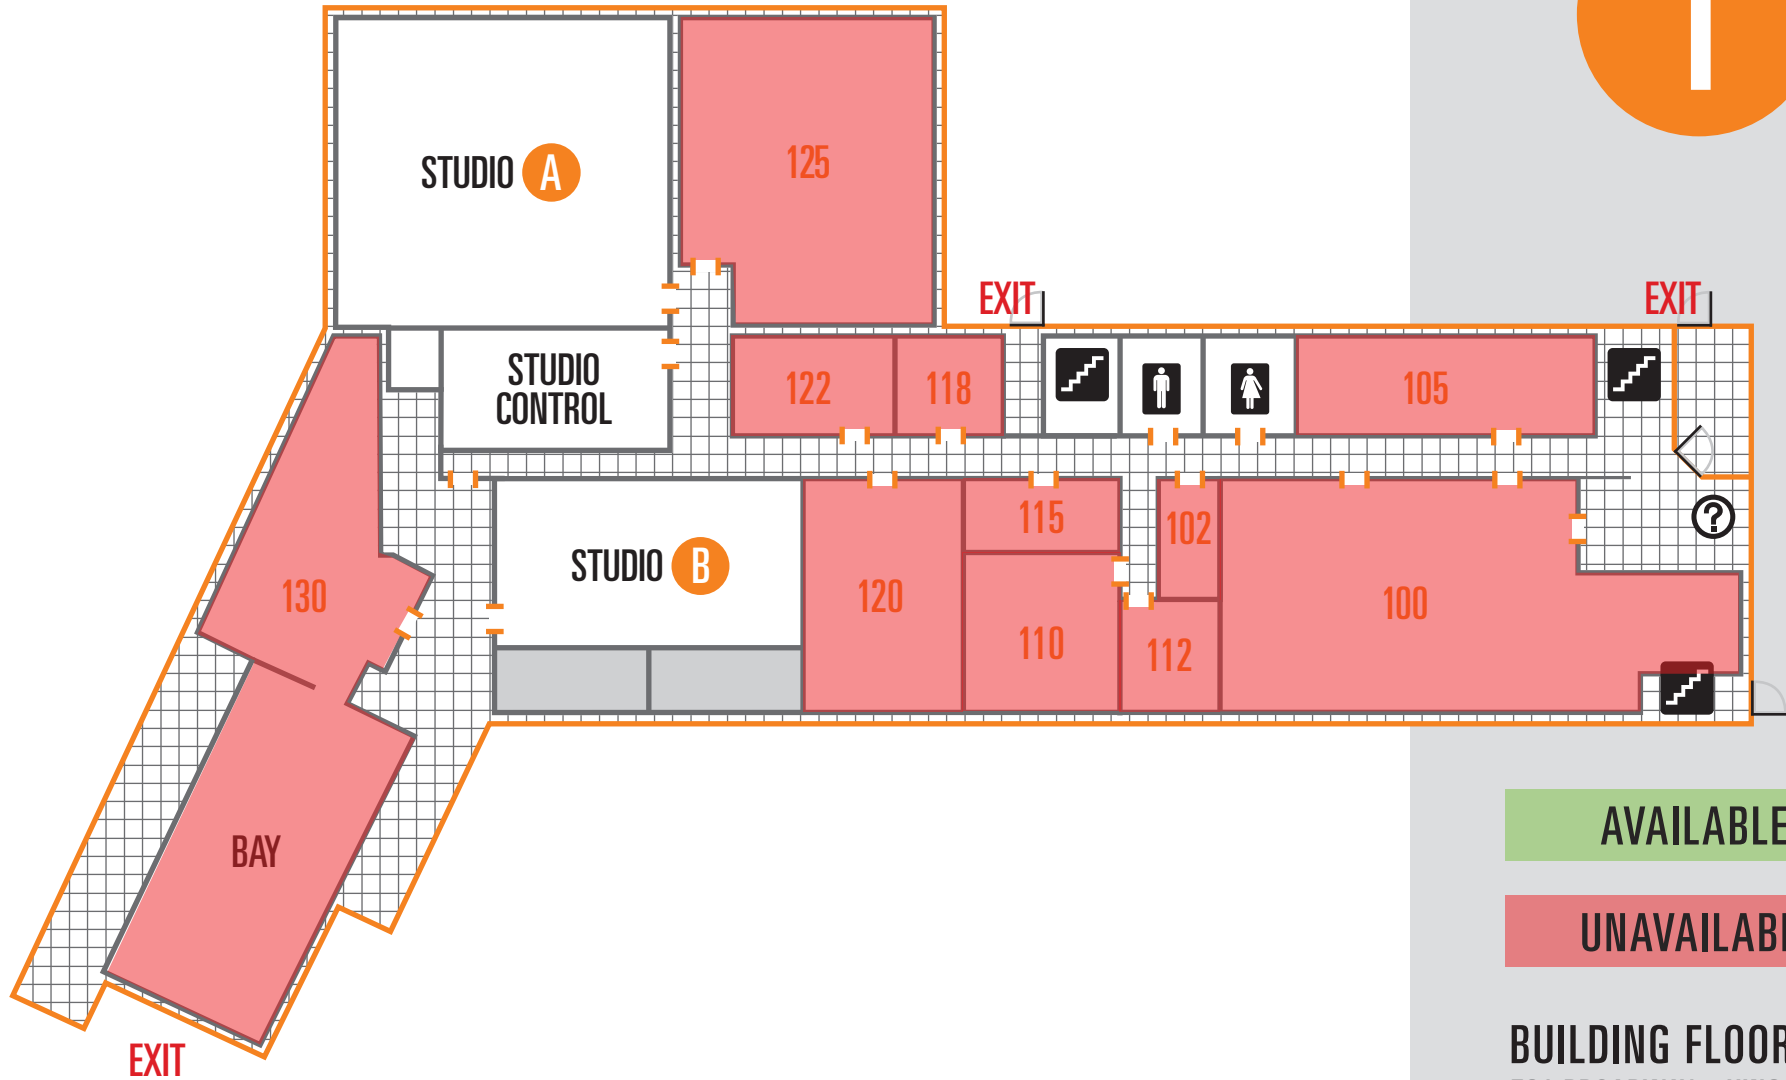

LEVEL

1

AVAILABLE

UNAVAILABLE

LEVEL

2

AVAILABLE

UNAVAILABLE

BUILDING FLOORPLAN
721 BROADWAY • KINGSTON NY

LEVEL

AVAILABLE

UNAVAILABLE

BUILDING FLOORPLAN
721 BROADWAY • KINGSTON NY